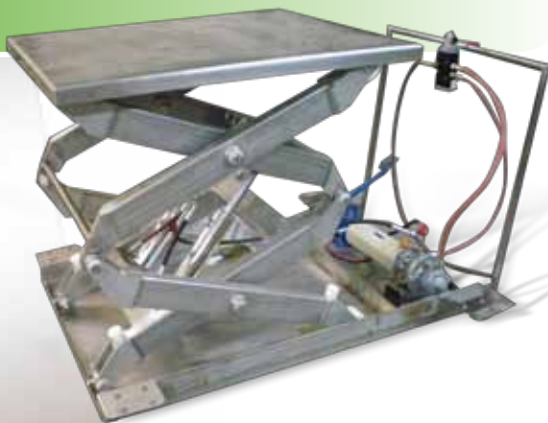

- Capacities from 500 lbs to 10,000 lbs and lift heights to 144"
- Tube and non tube units available
- Delrin rollers and Delrin bushings
- 100% grade 8 bolts

- Options include rotators, railings and sanitation package

60" LIFT

Model	Capacity lbs	Platform Size	Base Size	Lower Height	Raised Height	Up Speed	Motor HP	Shipping Weight
DSL-SS-60-20	2,000	30" x 48"	30" x 48"	10"	70"	35 sec	1	1,800 lbs
DSL-SS-60-40	4,000	30" x 48"	30" x 48"	14"	74"	70 sec	1	1,800 lbs
DSL-SS-60-60	6,000	30" x 48"	30" x 48"	16"	76"	90 sec	1	1,900 lbs

72" LIFT

Model	Capacity lbs	Platform Size	Base Size	Lower Height	Raised Height	Up Speed	Motor HP	Shipping Weight
DSL-SS-72-20	2,000	30" x 60"	30" x 60"	10"	82"	45 sec	1	2,000 lbs
DSL-SS-72-40	4,000	30" x 60"	30" x 60"	14"	86"	90 sec	1	2,100 lbs
DSL-SS-72-60	6,000	30" x 60"	30" x 60"	16"	88"	110 sec	1	2,200 lbs

84" LIFT

Model	Capacity lbs	Platform Size	Base Size	Lower Height	Raised Height	Up Speed	Motor HP	Shipping Weight
DSL-SS-96-20	2,000	48" x 84"	48" x 72"	10"	106"	60 sec	3	3,000 lbs
DSL-SS-96-40	4,000	48" x 84"	48" x 72"	14"	110"	70 sec	3	3,100 lbs
DSL-SS-96-60	6,000	48" x 84"	48" x 72"	16"	70"	60 sec	5	3,200 lbs